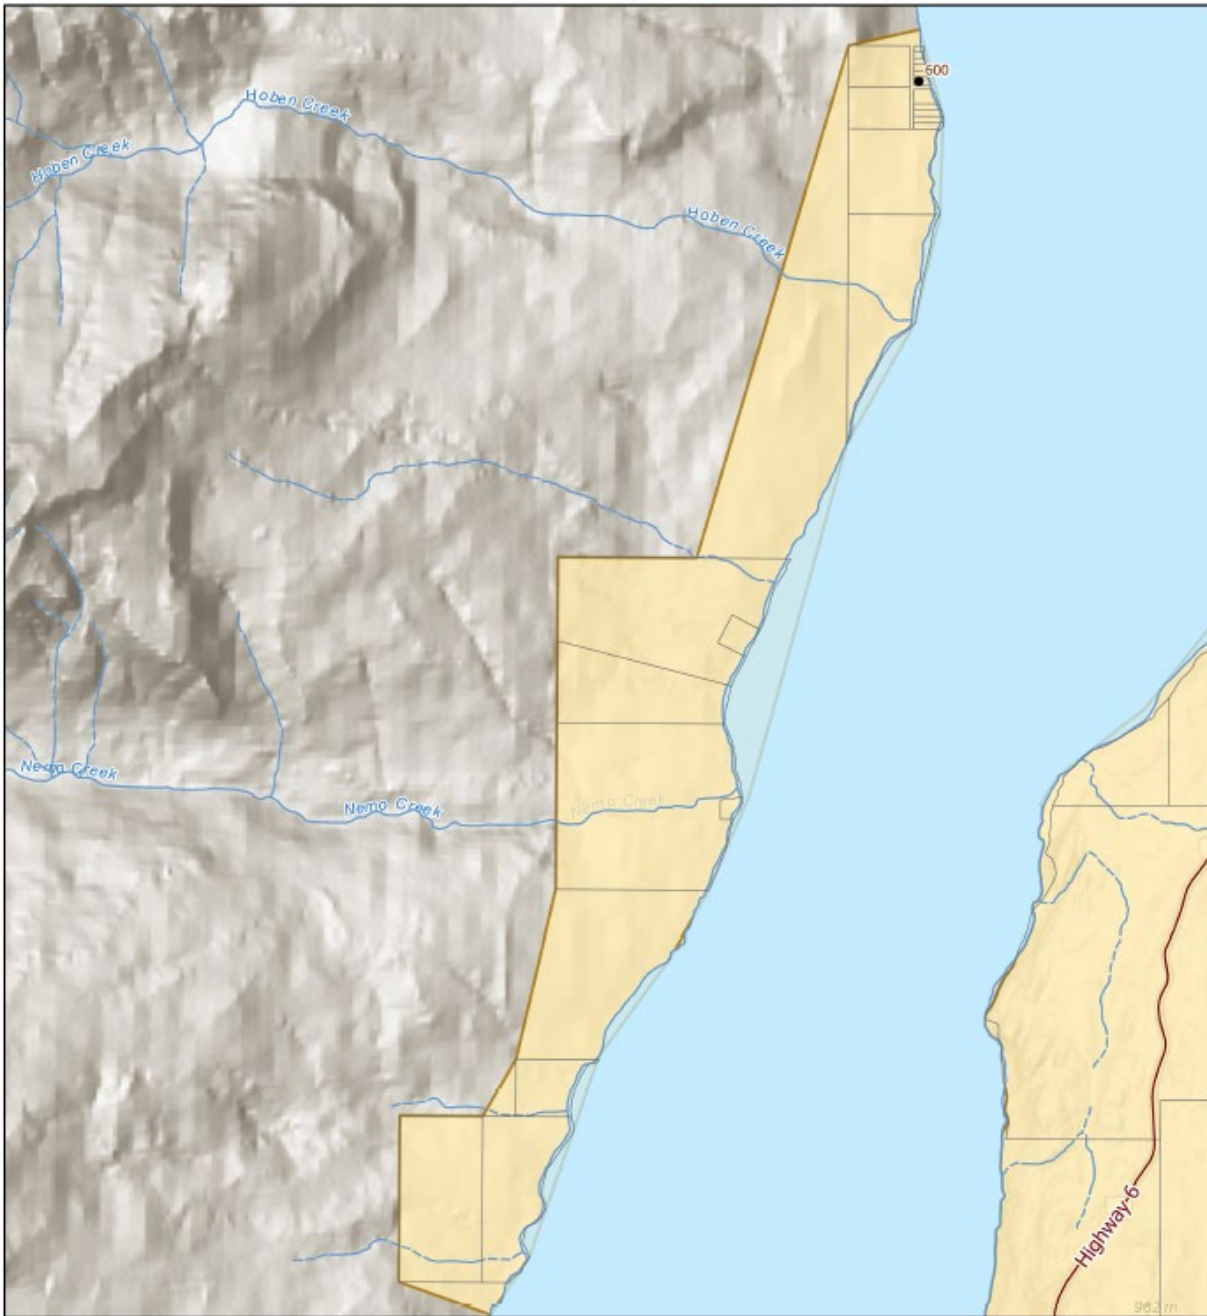

**REGIONAL DISTRICT OF
CENTRAL KOOTENAY
EMERGENCY
OPERATIONS CENTRE**

EOC Phone: 250-352-7701 or 1-866-522-7701
Current Emergency Information:
rdck.ca/EOCinfo
Register to receive emergency notifications:
rdck.ca/notifications
To report a flood, landslide, spill or other hazards:
1-800-663-3456

**Nemo Creek Wildfire
Evacuation Order Rescind to
Evacuation Alert**

- Streets
- Addresses
- Legal Parcels
- Evacuation Alert

Map Scale: 1:28,294

The mapping information shown are approximate representations and should only be used for reference purposes. The Regional District of Central Kootenay is not responsible for any errors or omissions on this map.